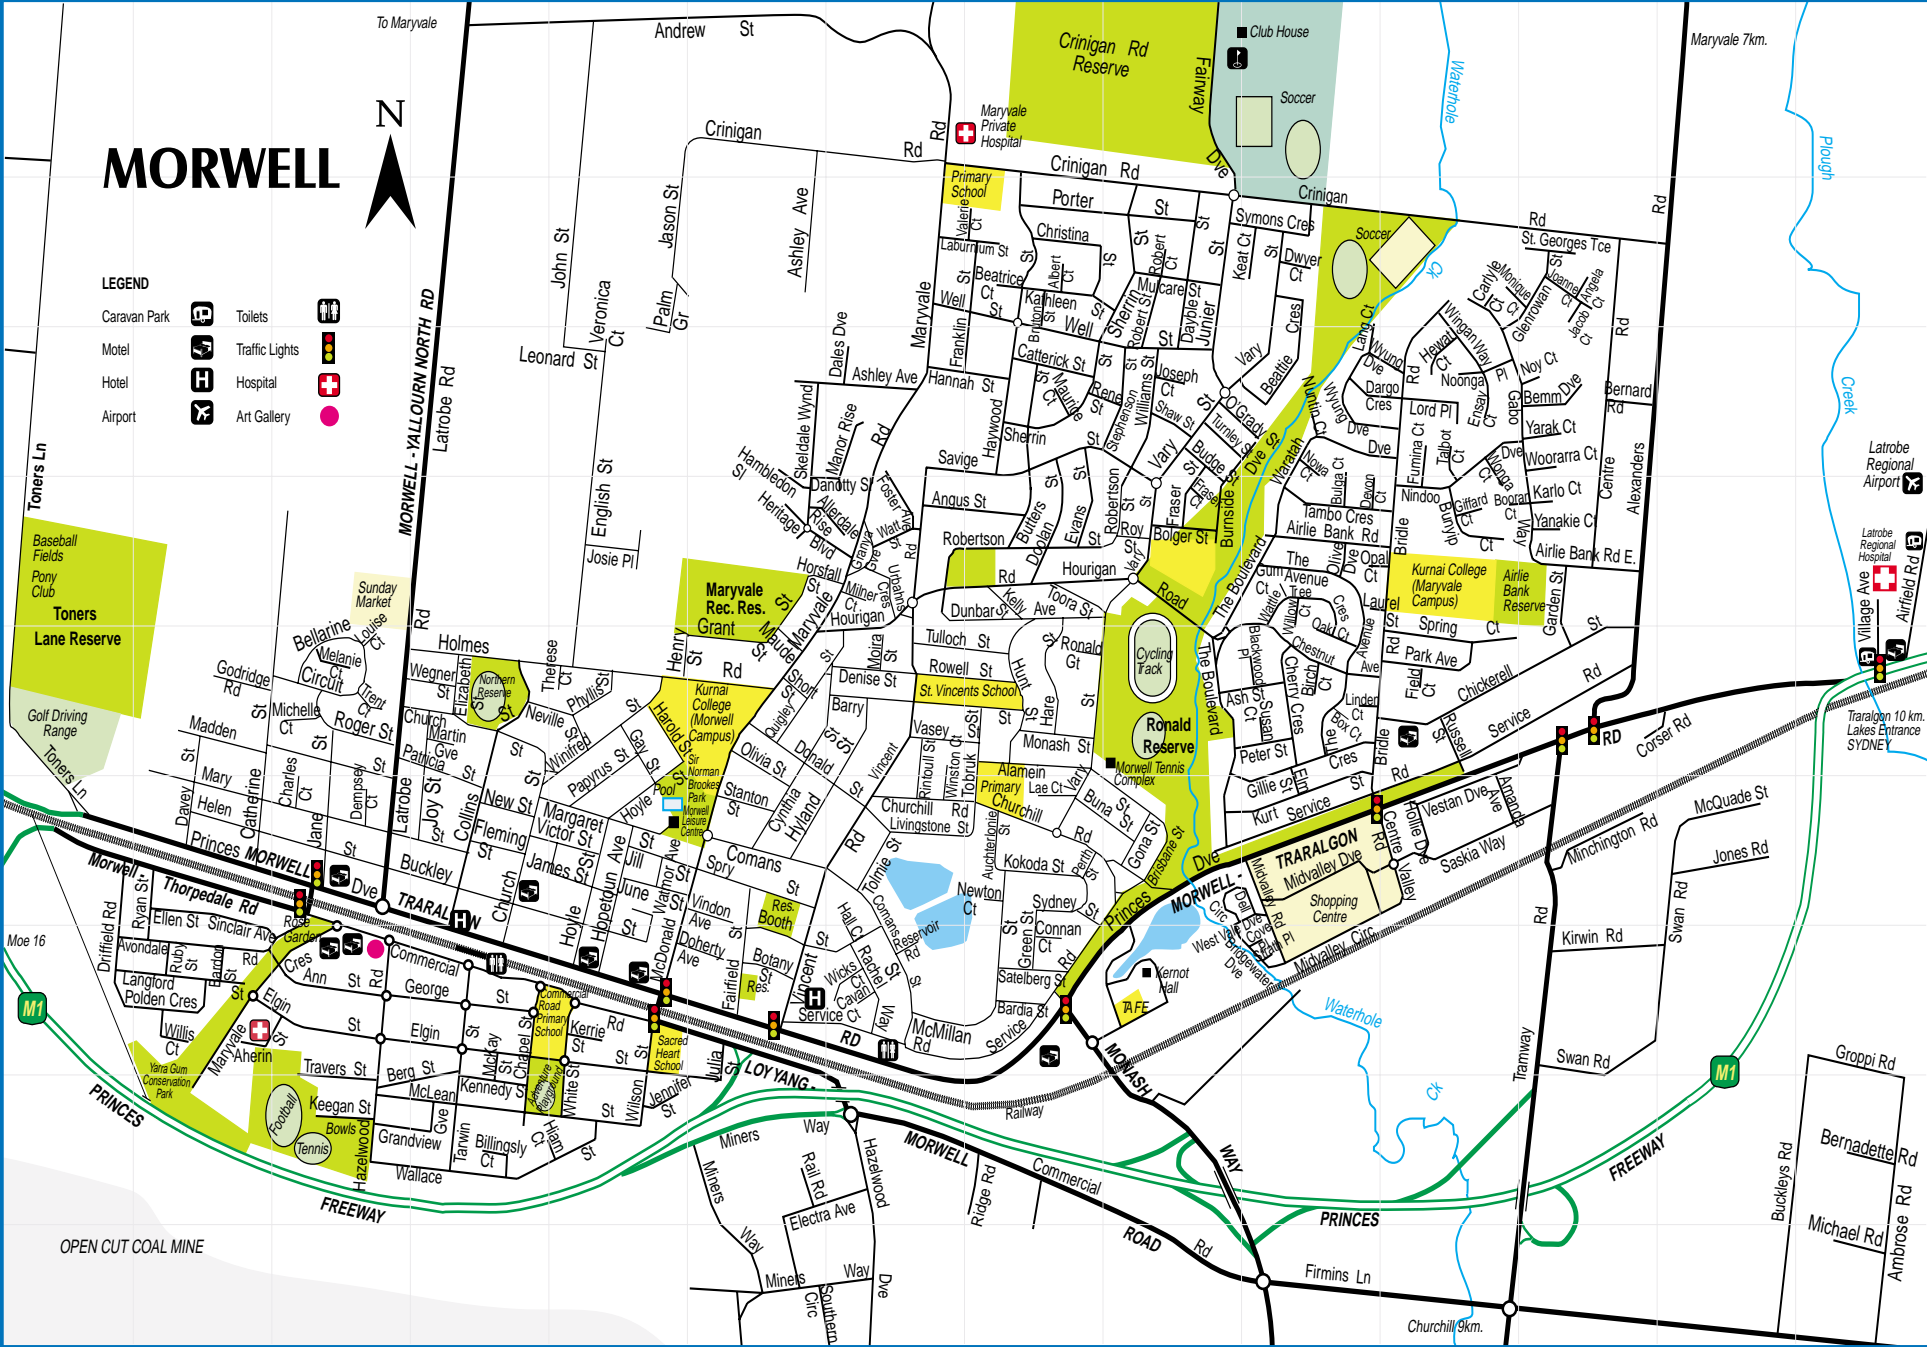

### LEGEND

- Caravan Park
- Motel
- Hotel
- Airport
- Toilets
- Traffic Lights
- Hospital
- Art Gallery

OPEN CUT COAL MINE

Latrobe Regional Airport

Latrobe Regional Hospital

Traralgon 10 km. Lakes Entrance SYDNEY

Churchill 9km.

Maryvale 7km.